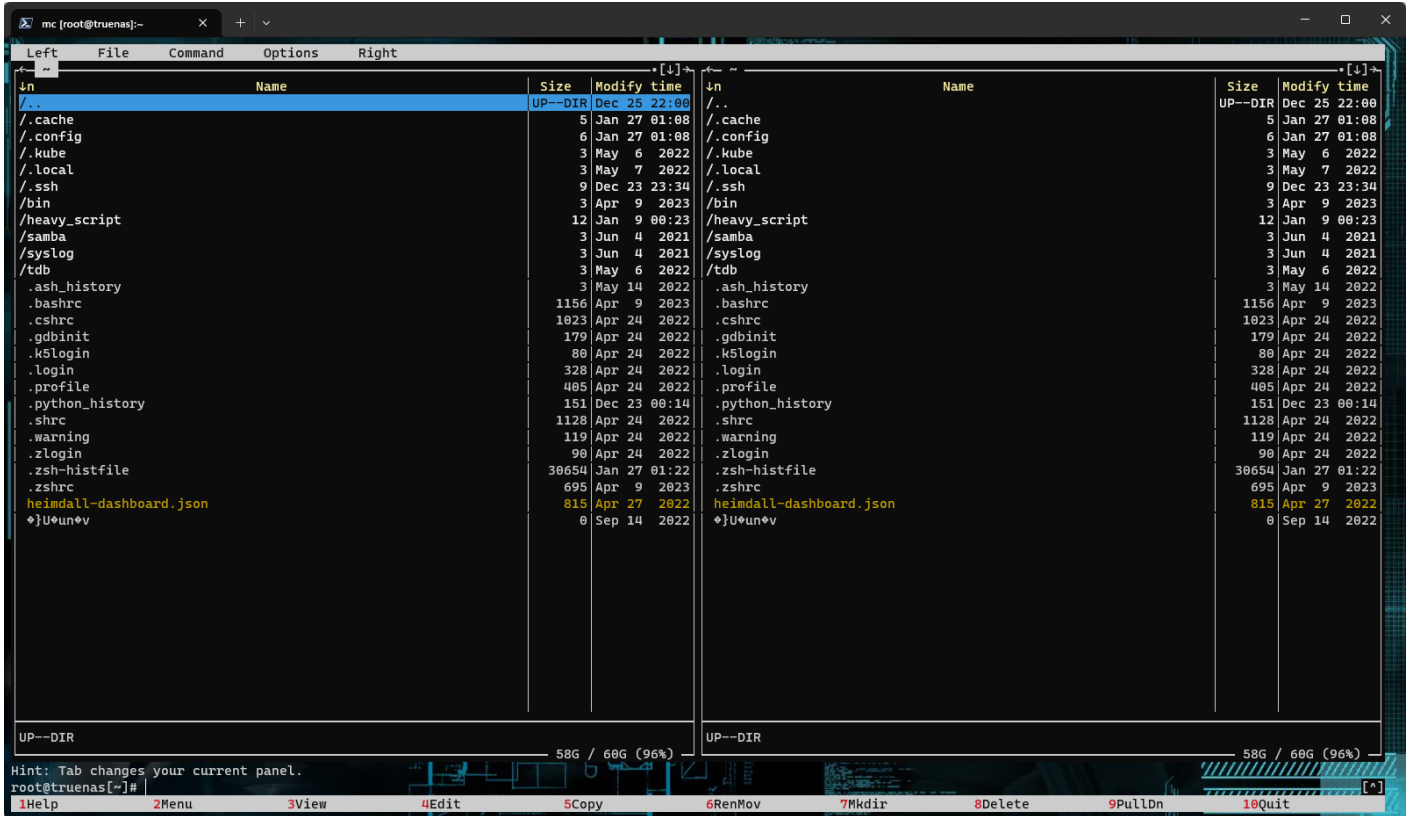

# Midnight Commander

TrueNAS has a file explorer built in. Use the command "mc" in a command prompt to open. Supports clicking with the mouse.

## File Explorer - GUI

Revision #1

Created 27 January 2024 13:19:56 by ColtM

Updated 7 August 2024 23:24:39 by ColtM