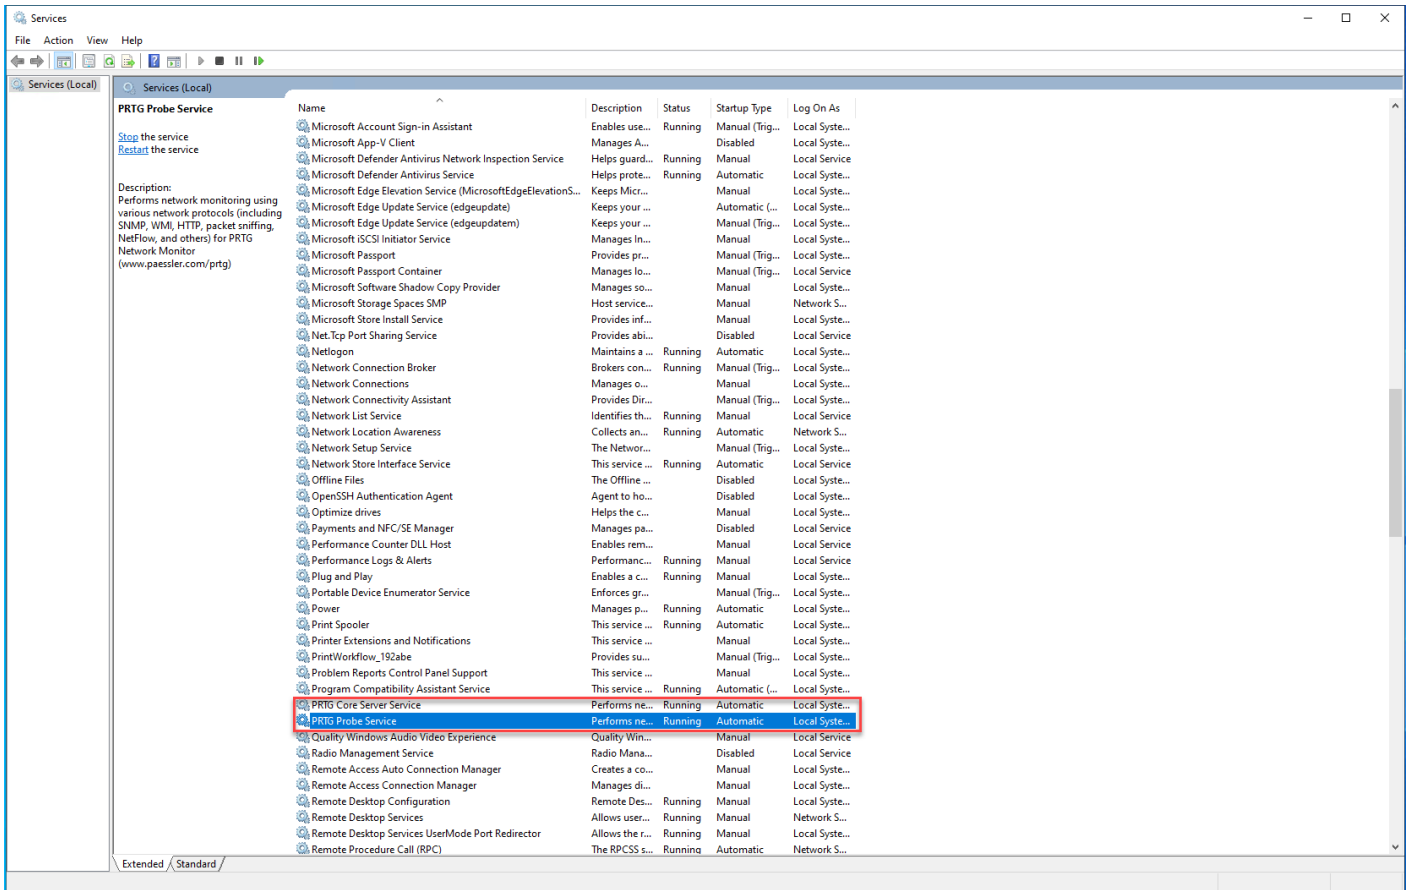

# PRTG Server is running but all probes are down

Both highlighted services need to be running

Revision #1

Created 15 January 2024 03:20:23 by ColtM

Updated 7 August 2024 23:24:39 by ColtM