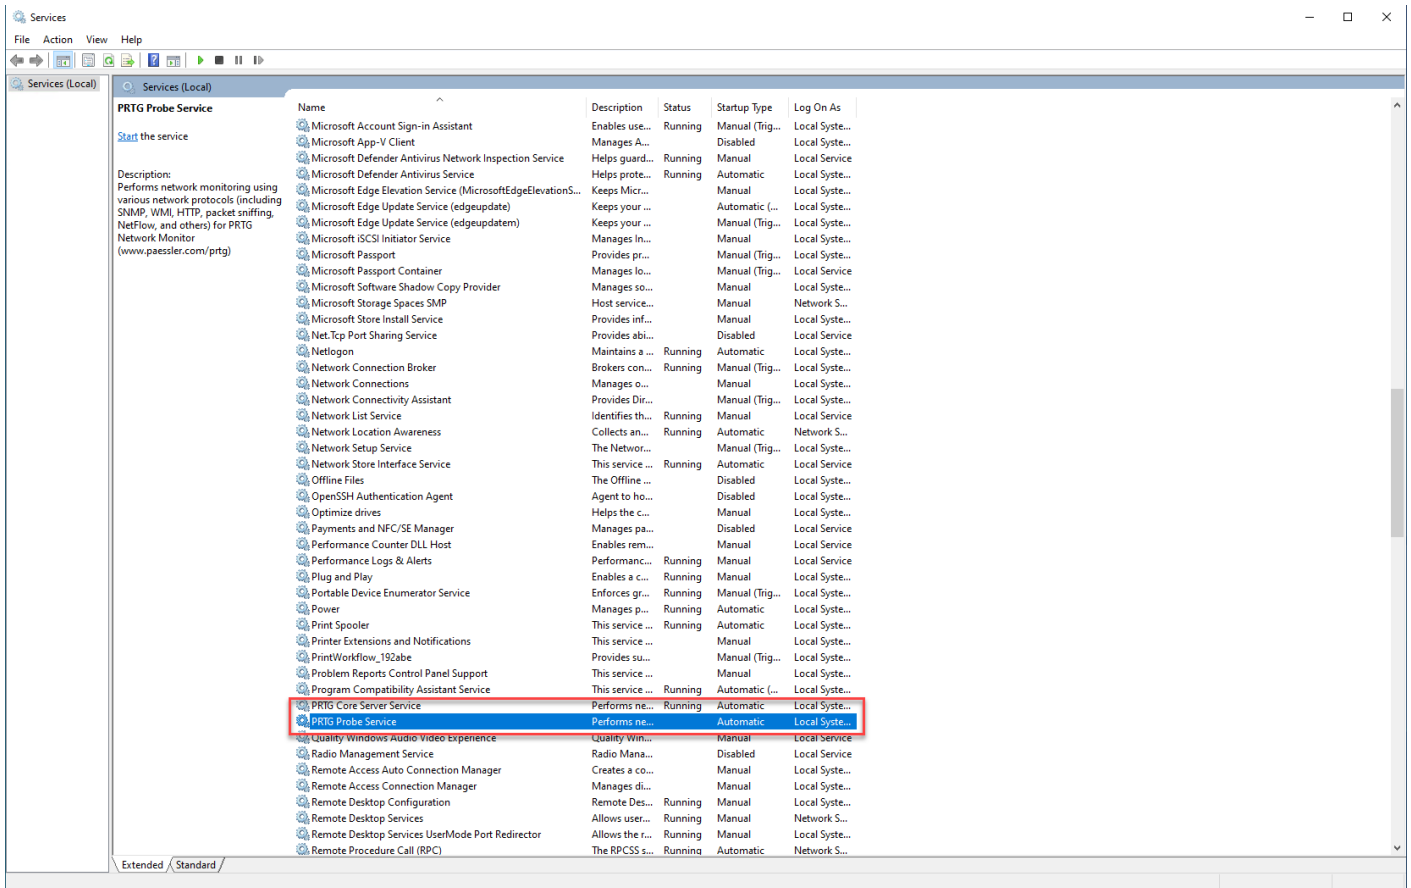

# PRTG Server is running but all probes are down

Both highlighted services need to be running

Revision #1

Created 15 January 2024 03:20:23 by ColtM

Updated 7 August 2024 23:24:39 by ColtM